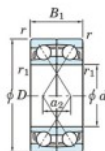

Deep groove ball bearing single row 7303-CDF-FY-JTEKT - 7303-CDF-FY-JTEKT

<https://www.123bearing.eu/bearing-housing/deep-groove-bearing/single-row/7303-cdf-fy-jtekt>

Boundary dimensions

400-340-140 bearings Face to face (DF)

Bearing No.	Boundary dimensions(mm)					Basic load ratings(kN)		Fatigue load factor		Limiting speeds(min-1)
	d	D	B	r (min)	r1 (min)	Cr	Cor	Cu	f0	
7303CDF FY	17	47	28	1	-	32.2	16.8	1.3	12.6	20000

PRODUCT FEATURES

Brand	JTEKT
N° Ean13	3616060650924
Inside diameter	17 mm
Outside diameter	47 mm
Thickness	28 mm
Limiting speed	20000 rpm
Dynamic load	32.2 kN
Static load	16.8 kN
Packaging	1

contact@123bearing.eu

+33 359 36 04 90