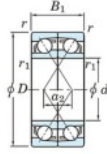

Deep groove ball bearing single row 7904-CDF-FY-JTEKT - 7904-CDF-FY-JTEKT

<https://www.123bearing.eu/bearing-housing/deep-groove-bearing/single-row/7904-cdf-fy-jtekt>

Boundary dimensions

Single row bearings Face to face (FF)

Bearing No.	Boundary dimensions(mm)					Basic load ratings(kN)		Fatigue load limit(kN) -G _L	factor f ₀	Limiting speeds(min ⁻¹) Grease lub.
	d	D	B	r1(min)	r1(max)	C _r	C _{0r}			
7904CDF FY	20	37	18	0.3	-	14.8	9.15	0.47	14.9	24000

PRODUCT FEATURES

Brand	JTEKT
N° Ean13	3616060650931
Inside diameter	20 mm
Inside diameter	0.787" inch
Outside diameter	37 mm
Outside diameter	1.457" inch
Thickness	18 mm
Thickness	0.709" inch
Limiting speed	24000 rpm
Dynamic load	14.8 kN
Static load	9.15 kN
Packaging	1