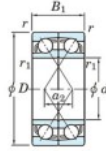

Deep groove ball bearing single row 7004-BDF-FY-JTEKT - 7004-BDF-FY-JTEKT

<https://www.123bearing.eu/bearing-housing/deep-groove-bearing/single-row/7004-bdf-fy-jtekt>

Boundary dimensions

Single row bearings Face to face (FF)

Bearing No.	Boundary dimensions (mm)					Basic load ratings (kN)		Fatigue load factor		Limiting speeds (min-1)
	d	D	B	r (min)	r1 (min)	Cr	Cor	Cu	f0	Grease lub.
7004BDF FY	20	42	24	0.6	-	19	11.1	0.68	-	11000

PRODUCT FEATURES

Brand	JTEKT
N° Ean13	3616060650948
Inside diameter	20 mm
Outside diameter	42 mm
Thickness	24 mm
Limiting speed	11000 rpm
Dynamic load	19 kN
Static load	11.1 kN
Packaging	1

contact@123bearing.eu