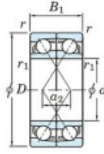

Deep groove ball bearing single row 7004-CDF-FY-JTEKT - 7004-CDF-FY-JTEKT

<https://www.123bearing.eu/bearing-housing/deep-groove-bearing/single-row/7004-cdf-fy-jtekt>

Boundary dimensions

For deep groove bearings Face to face (DF)

Bearing No.	Boundary dimensions(mm)					Basic load ratings(kN)		Fatigue load limit(kN)	factor f0	Limiting speeds(min-1)
	d	D	B	r1(min)	r1(max)	Cr	C0r			
7004CDF FY	20	42	24	0.6	-	22.6	13.2	0.9	14.1	21000

PRODUCT FEATURES

Brand	JTEKT
N° Ean13	3616060650962
Inside diameter	20 mm
Inside diameter	0.787" inch
Outside diameter	42 mm
Outside diameter	1.654" inch
Thickness	24 mm
Thickness	0.945" inch
Limiting speed	21000 rpm
Dynamic load	22.6 kN
Static load	13.2 kN
Packaging	1