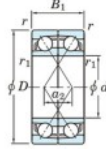

Deep groove ball bearing single row 7304-BDF-FY-JTEKT - 7304-BDF-FY-JTEKT

<https://www.123bearing.eu/bearing-housing/deep-groove-bearing/single-row/7304-bdf-fy-jtekt>

Boundary dimensions

Angular ball bearings Face to face (DF)

Bearing No.	Boundary dimensions(mm)					Basic load ratings(kN)		Fatigue load limit(kN) C _u	factor f ₀	Limiting speeds(min ⁻¹) Grease lub.
	d	D	B	r (mm)	r1 (mm)	C _r	C _{0r}			
7304BDF FY	20	52	30	1.1	-	32.8	17.4	1.2	-	10000

PRODUCT FEATURES

Brand	JTEKT
N° Ean13	3616060651006
Inside diameter	20 mm
Outside diameter	52 mm
Thickness	30 mm
Limiting speed	10000 rpm
Dynamic load	32.8 kN
Static load	17.4 kN
Packaging	1

contact@123bearing.eu