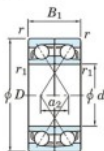

Deep groove ball bearing single row 7304-DF-FY-JTEKT - 7304-DF-FY-JTEKT

<https://www.123bearing.eu/bearing-housing/deep-groove-bearing/single-row/7304-df-fy-jtekt>

Boundary dimensions

Angular ball bearings Face to face (DF)

Bearing No.	Boundary dimensions(mm)					Basic load ratings(kN)		Fatigue load factor	Limiting speeds(min-1)
	d	D	B	r1(min)	r1(max)	Cr	Cor		
7304DF FY	20	52	30	1.1	-	35.4	18.8	1.4	13000

PRODUCT FEATURES

Brand	JTEKT
N° Ean13	3616060651013
Inside diameter	20 mm
Outside diameter	52 mm
Thickness	30 mm
Limiting speed	130000 rpm
Dynamic load	35.4 kN
Static load	18.8 kN
Packaging	1