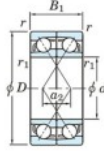

Deep groove ball bearing single row 7304-DF-FY-JTEKT - 7304-DF-FY-JTEKT

<https://www.123bearing.eu/bearing-housing/deep-groove-bearing/single-row/7304-df-fy-jtekt>

Boundary dimensions

Angular ball bearings Face to face (DF)

Bearing No.	Boundary dimensions(mm)					Basic load ratings(kN)		Fatigue load limit(kN)	factor	Limiting speeds(min-1)
	d	D	B	r1(min)	r1(max)	Cr	Cor			
7304DF FY	20	52	30	1.1	-	35.4	18.8	1.4	-	13000

PRODUCT FEATURES