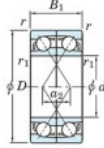

Deep groove ball bearing single row 7005-BDF-FY-JTEKT - 7005-BDF-FY-JTEKT

<https://www.123bearing.eu/bearing-housing/deep-groove-bearing/single-row/7005-bdf-fy-jtekt>

Boundary dimensions

Single ball bearings Face to face (FF)

Bearing No.	Boundary dimensions(mm)					Basic load ratings(kN)		Fatigue load factor		Limiting speeds(min-1)
	d	D	B	r1(min)	r2(min)	C _r	C _{0r}	C _u	f ₀	Grease lub.
7005BDF FY	25	47	24	0.6	-	20.7	13.4	0.78	-	10000

PRODUCT FEATURES

Brand	JTEKT
N° Ean13	3616060651068
Inside diameter	25 mm
Outside diameter	47 mm
Thickness	24 mm
Limiting speed	10000 rpm
Dynamic load	20.7 kN
Static load	13.4 kN
Packaging	1

contact@123bearing.eu