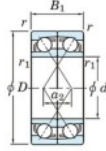

Deep groove ball bearing single row 7005-DF-FY-JTEKT - 7005-DF-FY-JTEKT

<https://www.123bearing.eu/bearing-housing/deep-groove-bearing/single-row/7005-df-fy-jtekt>

Boundary dimensions

Angular ball bearings Face to face (DF)

Bearing No.	Boundary dimensions (mm)					Basic load ratings (kN)		Fatigue load factor		Limiting speeds (min-1)
	d	D	B	r (min)	r1 (min)	C _r	C _{0r}	C _u	f ₀	Grease lub.
7005DF FY	25	47	24	0.6	-	22.9	14.8	0.9	-	13000

PRODUCT FEATURES

Brand	JTEKT
N° Ean13	3616060651075
Inside diameter	25 mm
Outside diameter	47 mm
Thickness	24 mm
Limiting speed	13000 rpm
Dynamic load	22.9 kN
Static load	14.8 kN
Packaging	1

contact@123bearing.eu