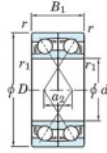

Deep groove ball bearing single row 7005-CDF-FY-JTEKT - 7005-CDF-FY-JTEKT

<https://www.123bearing.eu/bearing-housing/deep-groove-bearing/single-row/7005-cdf-fy-jtekt>

Boundary dimensions

Single ball bearings Face to face (DF)

Bearing No.	Boundary dimensions (mm)					Basic load ratings (kN)		Fatigue load factor		Limiting speeds (min-1)
	d	D	B	r1 (min)	r1 (max)	C _r	C _{0r}	C _u	f ₀	Grease lub.
7005CDF FY	25	47	24	0.6	-	24.9	16	1	14.7	18000

PRODUCT FEATURES

Brand	JTEKT
N° Ean13	3616060651082
Inside diameter	25 mm
Outside diameter	47 mm
Thickness	24 mm
Limiting speed	18000 rpm
Dynamic load	24.9 kN
Static load	16 kN
Packaging	1

contact@123bearing.eu