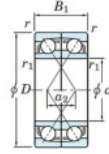

Deep groove ball bearing single row 7205-BDF-FY-JTEKT - 7205-BDF-FY-JTEKT

<https://www.123bearing.eu/bearing-housing/deep-groove-bearing/single-row/7205-bdf-fy-jtekt>

Boundary dimensions

Single ball bearings Face to face (FF)

Bearing No.	Boundary dimensions (mm)						Basic load ratings (kN)		Fatigue load limit (kN)	factor	Limiting speeds (min-1)
	d	D	B	r (min)	r1 (min)	-	Cr	Cor			
7205BDF FY	25	52	30	1	-	-	28.4	17.4	1.05	-	9200

PRODUCT FEATURES

Brand	JTEKT
N° Ean13	3616060651099
Inside diameter	25 mm
Outside diameter	52 mm
Thickness	30 mm
Limiting speed	9200 rpm
Dynamic load	28.4 kN
Static load	17.4 kN
Packaging	1

contact@123bearing.eu