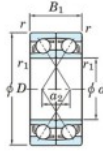

Deep groove ball bearing single row 7205-DF-FY-JTEKT - 7205-DF-FY-JTEKT

<https://www.123bearing.eu/bearing-housing/deep-groove-bearing/single-row/7205-df-fy-jtekt>

Boundary dimensions

Single ball bearings Face to face (FF)

Bearing No.	Boundary dimensions(mm)						Basic load ratings(kN)		Fatigue load factor		Limiting speeds(min-1)
	d	D	B	r1(min)	r2(min)	-	Cr	C0r	Cu	f0	Grease lub.
7205DF FY	25	52	30	1	-	-	31.2	19	1.25	-	12000