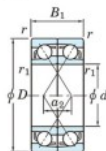

## Deep groove ball bearing single row 7205-CDF-FY-JTEKT - 7205-CDF-FY-JTEKT

<https://www.123bearing.eu/bearing-housing/deep-groove-bearing/single-row/7205-cdf-fy-jtekt>

Boundary dimensions

Regular ball bearings Face to face (FF)

Bearing No.	Boundary dimensions (mm)						Basic load ratings (kN)		Fatigue load factor		Limiting speeds (min-1)
	d	D	B	r1 (min)	r2 (min)	Cr	C0r	f0	f0	Grease Lub.	
7205CDF FY	25	52	30	1	-	33.7	20.5	1.4	14	17000	

### PRODUCT FEATURES

Brand	JTEKT
N° Ean13	3616060651112
Inside diameter	25 mm
Outside diameter	52 mm
Thickness	30 mm
Limiting speed	17000 rpm
Dynamic load	33.7 kN
Static load	20.5 kN
Packaging	1

[contact@123bearing.eu](mailto:contact@123bearing.eu)