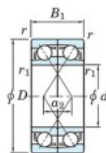

Deep groove ball bearing single row 7305-DF-FY-JTEKT - 7305-DF-FY-JTEKT

<https://www.123bearing.eu/bearing-housing/deep-groove-bearing/single-row/7305-df-fy-jtekt>

Boundary dimensions

Single ball bearings Face to face (FF)

Bearing No.	Boundary dimensions(mm)					Basic load ratings(kN)		Fatigue load factor		Limiting speeds(min-1)
	d	D	B	r (min)	r1 (min)	Cr	C0r	f0	Grease lub.	
7305DF FY	25	62	34	1.1	-	50.3	28.8	2.1	-	11000

PRODUCT FEATURES

Brand	JTEKT
N° Ean13	3616060651136
Inside diameter	25 mm
Inside diameter	0.984" inch
Outside diameter	62 mm
Outside diameter	2.441" inch
Thickness	34 mm
Thickness	1.339" inch
Limiting speed	11000 rpm
Dynamic load	50.3 kN
Static load	28.8 kN
Packaging	1