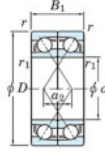

Deep groove ball bearing single row 7305-CDF-FY-JTEKT - 7305-CDF-FY-JTEKT

<https://www.123bearing.eu/bearing-housing/deep-groove-bearing/single-row/7305-cdf-fy-jtekt>

Boundary dimensions

Model ball bearings Face to face (DF)

Bearing No.	Boundary dimensions (mm)					Basic load ratings (kN)		Fatigue load factor		Limiting speeds (min-1)
	d	D	B	r (min)	r1 (min)	C _r	C _{0r}	f ₀	f ₀	Grease lub.
7305CDF FY	25	62	34	1.1	-	53.5	30.6	2.4	12.8	15000

PRODUCT FEATURES

Brand	JTEKT
N° Ean13	3616060651143
Inside diameter	25 mm
Outside diameter	62 mm
Thickness	34 mm
Limiting speed	15000 rpm
Dynamic load	53.5 kN
Static load	30.6 kN
Packaging	1

contact@123bearing.eu