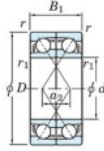

Deep groove ball bearing single row 7405-BDF-FY-JTEKT - 7405-BDF-FY-JTEKT

<https://www.123bearing.eu/bearing-housing/deep-groove-bearing/single-row/7405-bdf-fy-jtekt>

Boundary dimensions

Angular ball bearings Face to face (DF)

Bearing No.	Boundary dimensions(mm)					Basic load ratings(kN)		Fatigue load factor		Limiting speeds(min-1)
	d	D	B	r1(min)	r1(max)	C0	C0r	Cu	f0	Grease lub.
7405BDF FY	25	80	42	1.5	-	74.9	43	3.1	-	5500