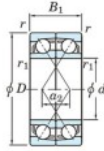

Deep groove ball bearing single row 7006-DF-FY-JTEKT - 7006-DF-FY-JTEKT

<https://www.123bearing.eu/bearing-housing/deep-groove-bearing/single-row/7006-df-fy-jtekt>

Boundary dimensions

(Single row bearings Face to face (DF))

Bearing No.	Boundary dimensions (mm)					Basic load ratings (kN)		Fatigue load factor		Limiting speeds (min-1)
	d	D	B	r (mm)	r1 (mm)	Cr	C0r	Cu	F0	Grease Lub.
7006DF FY	30	55	26	1	-	29.5	20.2	1.2	-	11000

PRODUCT FEATURES

Brand	JTEKT
N° Ean13	3616060651204
Inside diameter	30 mm
Outside diameter	55 mm
Thickness	26 mm
Limiting speed	11000 rpm
Dynamic load	29.5 kN
Static load	20.2 kN
Packaging	1

contact@123bearing.eu