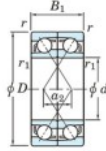

Deep groove ball bearing single row 7006-CDF-FY-JTEKT - 7006-CDF-FY-JTEKT

<https://www.123bearing.eu/bearing-housing/deep-groove-bearing/single-row/7006-cdf-fy-jtekt>

Boundary dimensions

Single ball bearings Face to face (FF)

Bearing No.	Boundary dimensions(mm)					Basic load ratings(kN)		Fatigue load factor		Limiting speeds(min-1)
	d	D	B	r (min)	r1 (min)	Cr	Cor	Ca	f0	Grease lub.
7006CDF FY	30	55	26	1	-	32.2	22	1.4	14.9	16000

PRODUCT FEATURES

Brand	JTEKT
N° Ean13	3616060651211
Inside diameter	30 mm
Outside diameter	55 mm
Thickness	26 mm
Limiting speed	16000 rpm
Dynamic load	32.2 kN
Static load	22 kN
Packaging	1

contact@123bearing.eu