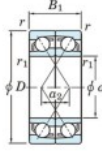

Deep groove ball bearing single row 7206-BDF-FY-JTEKT - 7206-BDF-FY-JTEKT

<https://www.123bearing.eu/bearing-housing/deep-groove-bearing/single-row/7206-bdf-fy-jtekt>

Boundary dimensions

Angular ball bearings Face to face (FF)

Bearing No.	Boundary dimensions(mm)						Basic load ratings(kN)		Fatigue load factor		Limiting speeds(min-1)	
	d	D	B	r (mm)	r1 (mm)	Cr	Cor	Cu	f0	Grease	lub.	
7206BDF FY	30	62	32	1	-	39.5	25	1.55	-	-	7700	