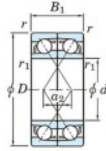

Deep groove ball bearing single row 7306-DF-FY-JTEKT - 7306-DF-FY-JTEKT

<https://www.123bearing.eu/bearing-housing/deep-groove-bearing/single-row/7306-df-fy-jtekt>

Boundary dimensions

Angular ball bearings Face to face (DF)

Bearing No.	Boundary dimensions(mm)						Basic load ratings(kN)		Fatigue load limit(kN)	factor	Limiting speeds(min-1)
	d	D	B	r1(min)	r1(max)	-	C _r	C _{0r}	C _u	f ₀	Grease lub.
7306DF FY	30	72	38	1.1	-	-	61.1	37.8	2.6	-	9200

PRODUCT FEATURES

Brand	JTEKT
N° Ean13	3616060651266
Inside diameter	30 mm
Outside diameter	72 mm
Thickness	38 mm
Limiting speed	9200 rpm
Dynamic load	61.1 kN
Static load	37.8 kN
Packaging	1

contact@123bearing.eu