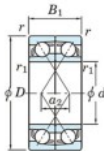

Deep groove ball bearing single row 7306-CDF-FY-JTEKT - 7306-CDF-FY-JTEKT

<https://www.123bearing.eu/bearing-housing/deep-groove-bearing/single-row/7306-cdf-fy-jtekt>

Boundary dimensions

Angular ball bearings Face to face (DF)

Bearing No.	Boundary dimensions (mm)					Basic load ratings (kN)		Fatigue load limit (kN)	factor	Limiting speeds (min ⁻¹)
	d	D	B	r1 (min)	r1 (max)	Cr	Cor			
7306CDF FY	30	72	38	1.1	-	65.6	40.5	3	13.4	13000