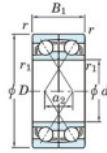

Deep groove ball bearing single row 7406-DF-FY-JTEKT - 7406-DF-FY-JTEKT

<https://www.123bearing.eu/bearing-housing/deep-groove-bearing/single-row/7406-df-fy-jtekt>

Boundary dimensions

Angular ball bearings Face to face (DF)

Bearing No.	Boundary dimensions(mm)					Basic load ratings(kN)		Fatigue	load	factor	Limiting
	d	D	B	r1(min)	r1(max)	C _r	C _{0r}	limit(kN)	f ₀	Grease lub	speeds(min-1)
7406DF FY	30	90	46	1.5	-	96.7	56.9	4.35	-	-	5700

PRODUCT FEATURES

Brand	JTEKT
N° Ean13	3616060651297
Inside diameter	30 mm
Outside diameter	90 mm
Thickness	46 mm
Limiting speed	5700 rpm
Dynamic load	96.7 kN
Static load	56.9 kN
Packaging	1

contact@123bearing.eu