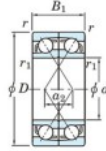

Deep groove ball bearing single row 7406-DF-FY-JTEKT - 7406-DF-FY-JTEKT

<https://www.123bearing.eu/bearing-housing/deep-groove-bearing/single-row/7406-df-fy-jtekt>

Boundary dimensions

Angular ball bearings Face to face (DF)

Bearing No.	Boundary dimensions(mm)					Basic load ratings(kN)		Fatigue load limit(kN)	factor	Limiting speeds(min-1)
	d	D	B	r1(min)	r1(max)	C _r	C _{0r}	C _u	f ₀	Grease lub.
7406DF FY	30	90	46	1.5	-	96.7	56.9	4.35	-	5700

PRODUCT FEATURES

Brand	JTEKT
N° Ean13	3616060651297
Inside diameter	30 mm
Outside diameter	90 mm
Thickness	46 mm
Limiting speed	5700 rpm
Dynamic load	96.7 kN
Static load	56.9 kN
Packaging	1

contact@123bearing.eu