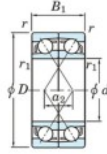

## Deep groove ball bearing single row 7907-CDF-FY-JTEKT - 7907-CDF-FY-JTEKT

<https://www.123bearing.eu/bearing-housing/deep-groove-bearing/single-row/7907-cdf-fy-jtekt>

Boundary dimensions

Single row bearings Face to face (DF)

Bearing No.	Boundary dimensions (mm)					Basic load ratings (kN)		Fatigue load factor		Limiting speeds (min-1)
	d	D	B	r1 (min)	r1 (max)	Cr	Cor	f0	Grease lub.	
7907CDF FY	35	55	20	0.6	-	25.5	19.4	1.1	15.7	15000

## PRODUCT FEATURES

Brand	JTEKT
N° Ean13	3616060651303
Inside diameter	35 mm
Outside diameter	55 mm
Thickness	20 mm
Limiting speed	15000 rpm
Dynamic load	25.5 kN
Static load	19.4 kN
Packaging	1

[contact@123bearing.eu](mailto:contact@123bearing.eu)