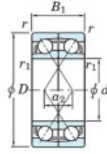

Deep groove ball bearing single row HAR-007-CDF-JTEKT - HAR-007-CDF-JTEKT

<https://www.123bearing.eu/bearing-housing/deep-groove-bearing/single-row/har-007-cdf-jtekt>

Boundary dimensions

Single ball bearings Face to face (FF)

Bearing No.	Boundary dimensions(mm)					Basic load ratings(kN)		Fatigue load factor		Limiting speeds(min-1)
	d	D	B	r1(min)	r1(max)	Cr	Cor	f0	f0	Grease lub.
HAR007CDF	35	62	28	1	-	-	11.1	-	8.1	18000

PRODUCT FEATURES