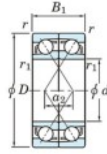

## Deep groove ball bearing single row 7207-BDF-FY-JTEKT - 7207-BDF-FY-JTEKT

<https://www.123bearing.eu/bearing-housing/deep-groove-bearing/single-row/7207-bdf-fy-jtekt>

Boundary dimensions

Single ball bearings Face to face (FF)

Bearing No.	Boundary dimensions(mm)					Basic load ratings(kN)		Fatigue load factor		Limiting speeds(min-1)
	d	D	B	r1(min)	r1(max)	Cr	Cor	Ca	f0	Grease lub.
7207BDF FY	35	72	34	1.1	-	52.1	34.1	2.1	-	6600

## PRODUCT FEATURES

Brand	JTEKT
N° Ean13	3616060651358
Inside diameter	35 mm
Outside diameter	72 mm
Thickness	34 mm
Limiting speed	6600 rpm
Dynamic load	52.1 kN
Static load	34.1 kN
Packaging	1

[contact@123bearing.eu](mailto:contact@123bearing.eu)