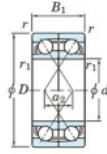

Deep groove ball bearing single row 7207-CDF-FY-JTEKT - 7207-CDF-FY-JTEKT

<https://www.123bearing.eu/bearing-housing/deep-groove-bearing/single-row/7207-cdf-fy-jtekt>

Boundary dimensions

Two ball bearings Face to face (FF)

Bearing No.	Boundary dimensions(mm)					Basic load ratings(kN)		Fatigue load limit (kN) C ₁₀	factor f0	Limiting speeds(min-1) Grease lub.
	d	D	B	r1(min)	r1(max)	Cr	C0r			
7207CDF FY	35	72	34	1.1	-	61.7	40.2	2.75	14	12000

PRODUCT FEATURES

Brand	JTEKT
N° Ean13	3616060651372
Inside diameter	35 mm
Outside diameter	72 mm
Thickness	34 mm
Limiting speed	12000 rpm
Dynamic load	61.7 kN
Static load	40.2 kN
Packaging	1

contact@123bearing.eu