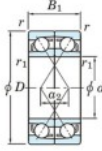

## Deep groove ball bearing single row 7307-BDF-FY-JTEKT - 7307-BDF-FY-JTEKT

<https://www.123bearing.eu/bearing-housing/deep-groove-bearing/single-row/7307-bdf-fy-jtekt>

Boundary dimensions

Single row bearings Face to face (FF)

Bearing No.	Boundary dimensions(mm)					Basic load ratings(kN)		Fatigue load factor		Limiting speeds(min-1)
	d	D	B	r (mm)	r1 (mm)	Cr	Cor	Cu	f0	Grease lub.
7307BDF FY	35	80	42	1.5	-	65.9	40.5	2.65	-	6200

## PRODUCT FEATURES

Brand	JTEKT
N° Ean13	3616060651389
Inside diameter	35 mm
Outside diameter	80 mm
Thickness	42 mm
Limiting speed	6200 rpm
Dynamic load	65.9 kN
Static load	40.5 kN
Packaging	1

[contact@123bearing.eu](mailto:contact@123bearing.eu)