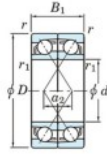

Deep groove ball bearing single row 7307-CDF-FY-JTEKT - 7307-CDF-FY-JTEKT

<https://www.123bearing.eu/bearing-housing/deep-groove-bearing/single-row/7307-cdf-fy-jtekt>

Boundary dimensions

Regular ball bearings Face to face (FF)

Bearing No.	Boundary dimensions (mm)					Basic load ratings (kN)		Fatigue load factor		Limiting speeds (min ⁻¹)
	d	D	B	r (min)	r1 (min)	Cr	Cor	f0	f0	Grease lub.
7307CDF FY	35	80	42	1.5	-	77	47.2	3.5	13.4	11000

PRODUCT FEATURES

Brand	JTEKT
N° Ean13	3616060651402
Inside diameter	35 mm
Outside diameter	80 mm
Thickness	42 mm
Limiting speed	11000 rpm
Dynamic load	77 kN
Static load	47.2 kN
Packaging	1

contact@123bearing.eu