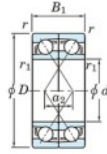

Deep groove ball bearing single row 7908-CDF-JTEKT - 7908-CDF-JTEKT

<https://www.123bearing.eu/bearing-housing/deep-groove-bearing/single-row/7908-cdf-jtekt>

Boundary dimensions

Single ball bearings Face to face (FF)

Bearing No.	Boundary dimensions(mm)					Basic load ratings(kN)		Fatigue load limit(kN)	factor	Limiting speeds(min-1)
	d	D	B	r1(mm)	r1(mm)	Cr	Cor			
7908CDF FY	40	62	24	0.6	-	32	24.9	1.4	15.7	13000

PRODUCT FEATURES