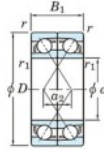

Deep groove ball bearing single row 7008-CDF-FY-JTEKT - 7008-CDF-FY-JTEKT

<https://www.123bearing.eu/bearing-housing/deep-groove-bearing/single-row/7008-cdf-fy-jtekt>

Boundary dimensions

Angular ball bearings Face to face (DF)

Bearing No.	Boundary dimensions(mm)					Basic load ratings(kN)		Fatigue load factor		Limiting speeds(min-1)
	d	D	B	r1(min)	r2(min)	Cr	C0r	fs	f0	Grease lub.
7008CDF FY	40	68	30	1	-	41.7	31.8	1.9	15.4	12000

PRODUCT FEATURES

Brand	JTEKT
N° Ean13	3616060651495
Inside diameter	40 mm
Inside diameter	1.575" inch
Outside diameter	68 mm
Outside diameter	2.677" inch
Thickness	30 mm
Thickness	1.181" inch
Limiting speed	12000 rpm
Dynamic load	41.7 kN
Static load	31.8 kN
Packaging	1