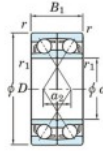

Deep groove ball bearing single row 7409-BDF-FY-JTEKT - 7409-BDF-FY-JTEKT

<https://www.123bearing.eu/bearing-housing/deep-groove-bearing/single-row/7409-bdf-fy-jtekt>

Boundary dimensions

Single ball bearings Face to face (FF)

Bearing No.	Boundary dimensions(mm)					Basic load ratings(kN)		Fatigue load factor		Limiting speeds(min-1)
	d	D	B	r1(min)	r1(max)	Cr	Cor	Cu	f0	Grease Lub.
7409BDF FY	45	120	58	2	-	160	100	7.2	-	3600

PRODUCT FEATURES