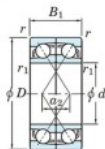

Deep groove ball bearing single row 7409-DF-FY-JTEKT - 7409-DF-FY-JTEKT

<https://www.123bearing.eu/bearing-housing/deep-groove-bearing/single-row/7409-df-fy-jtekt>

Boundary dimensions

4-groove ball bearings Face to face (DF)

Bearing No.	Boundary dimensions(mm)					Basic load ratings(kN)		Fatigue load factor		Limiting speeds(min-1)
	d	D	B	r (mm)	r1 (mm)	Cr	Cor	Cu	f0	Grease lub.
7409DF FY	45	120	58	2	-	173	108	8.35	-	4200

PRODUCT FEATURES