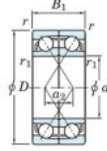

Deep groove ball bearing single row HAR-010-CDF-JTEKT - HAR-010-CDF-JTEKT

<https://www.123bearing.eu/bearing-housing/deep-groove-bearing/single-row/har-010-cdf-jtekt>

Boundary dimensions

Angular ball bearings Face to face (DF)

Bearing No.	Boundary dimensions(mm)					Basic load ratings(kN)		Fatigue load factor		Limiting speeds(min-1)
	d	D	B	r (mm)	r1 (mm)	Cr	Cor	Cu	f0	Grease lub.
HAR010CDF	50	80	32	1	-	-	15.7	-	8.4	14000

PRODUCT FEATURES