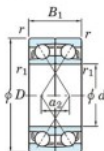

## Deep groove ball bearing single row 7010-DF-FY-JTEKT - 7010-DF-FY-JTEKT

<https://www.123bearing.eu/bearing-housing/deep-groove-bearing/single-row/7010-df-fy-jtekt>

Boundary dimensions

Angular ball bearings Face to face (DF)

Bearing No.	Boundary dimensions(mm)					Basic load ratings(kN)		Fatigue load limit(kN)	factor	Limiting speeds(min-1)
	d	D	B	r1(min)	r1(max)	Cr	Cor			
7010DF FY	50	80	32	1	-	48	40.2	2.2	-	7300

## PRODUCT FEATURES

Brand	JTEKT
N° Ean13	3616060651563
Inside diameter	50 mm
Outside diameter	80 mm
Thickness	32 mm
Limiting speed	7300 rpm
Dynamic load	48 kN
Static load	40.2 kN
Packaging	1

[contact@123bearing.eu](mailto:contact@123bearing.eu)