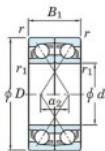

## Deep groove ball bearing single row 7010-CDF-FY-JTEKT - 7010-CDF-FY-JTEKT

<https://www.123bearing.eu/bearing-housing/deep-groove-bearing/single-row/7010-cdf-fy-jtekt>

Boundary dimensions

Angular ball bearings Face to face (DF)

Bearing No.	Boundary dimensions(mm)					Basic load ratings(kN)		Fatigue load factor		Limiting speeds(min-1)
	d	D	B	r (mm)	r1 (mm)	Cr	Cor	Cu	f0	Grease lub.
7010CDFFY	50	80	32	1	-	52.7	43.9	2.5	15.7	10000

## PRODUCT FEATURES

Brand	JTEKT
N° Ean13	3616060651570
Inside diameter	50 mm
Inside diameter	1.969" inch
Outside diameter	80 mm
Outside diameter	3.15" inch
Thickness	32 mm
Thickness	1.26" inch
Limiting speed	10000 rpm
Dynamic load	52.7 kN
Static load	43.9 kN
Packaging	1