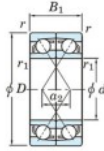

## Deep groove ball bearing single row 7210-BDF-FY-JTEKT - 7210-BDF-FY-JTEKT

<https://www.123bearing.eu/bearing-housing/deep-groove-bearing/single-row/7210-bdf-fy-jtekt>

Boundary dimensions

Angular ball bearings Face to face (FF)

Bearing No.	Boundary dimensions (mm)					Basic load ratings (kN)		Fatigue load factor		Limiting speeds (min-1)
	d	D	B	r (mm)	r1 (mm)	C <sub>r</sub>	C <sub>0r</sub>	C <sub>u</sub>	f <sub>0</sub>	Grease lub.
7210BDF FY	50	90	40	1.1	-	72.5	53.5	3.15	-	5100

## PRODUCT FEATURES

Brand	JTEKT
N° Ean13	3616060651587
Inside diameter	50 mm
Inside diameter	1.969" inch
Outside diameter	90 mm
Outside diameter	3.543" inch
Thickness	40 mm
Thickness	1.575" inch
Limiting speed	5100 rpm
Dynamic load	72.5 kN
Static load	53.5 kN
Packaging	1