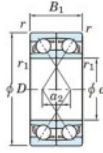

## Deep groove ball bearing single row 7210-CDF-FY-JTEKT - 7210-CDF-FY-JTEKT

<https://www.123bearing.eu/bearing-housing/deep-groove-bearing/single-row/7210-cdf-fy-jtekt>

Boundary dimensions

Angular ball bearings Face to face (DF)

Bearing No.	Boundary dimensions(mm)					Basic load ratings(kN)		Fatigue load factor		Limiting speeds(min-1)	
	d	D	B	r1(min)	r1(max)	Cr	Cor	f0	f0	Grease	Lub.
7210CDF FY	50	90	40	1.1	-	86.9	63.6	4.1	14.6		9400

## PRODUCT FEATURES

Brand	JTEKT
N° Ean13	3616060651600
Inside diameter	50 mm
Inside diameter	1.969" inch
Outside diameter	90 mm
Outside diameter	3.543" inch
Thickness	40 mm
Thickness	1.575" inch
Limiting speed	9400 rpm
Dynamic load	86.9 kN
Static load	63.6 kN
Packaging	1