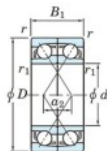

Deep groove ball bearing single row 7310-CDF-FY-JTEKT - 7310-CDF-FY-JTEKT

<https://www.123bearing.eu/bearing-housing/deep-groove-bearing/single-row/7310-cdf-fy-jtekt>

Boundary dimensions

Single ball bearings Face to face (FF)

Bearing No.	Boundary dimensions(mm)					Basic load ratings(kN)		Fatigue load factor		Limiting speeds(min-1)
	d	D	B	r1(min)	r1(max)	Cr	C0r	C0	F0	Grease lub.
7310CDF FY	50	110	54	2	-	153	103	7.7	13.4	8000

PRODUCT FEATURES

Brand	JTEKT
N° Ean13	3616060651631
Inside diameter	50 mm
Outside diameter	110 mm
Thickness	54 mm
Limiting speed	8000 rpm
Dynamic load	153 kN
Static load	103 kN
Packaging	1

contact@123bearing.eu