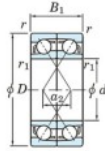

## Deep groove ball bearing single row 7410-BDF-FY-JTEKT - 7410-BDF-FY-JTEKT

<https://www.123bearing.eu/bearing-housing/deep-groove-bearing/single-row/7410-bdf-fy-jtekt>

Boundary dimensions

Single ball bearings Face to face (FF)

Bearing No.	Boundary dimensions(mm)					Basic load ratings(kN)		Fatigue load factor		Limiting speeds(min-1)
	d	D	B	r1(min)	r1(max)	Cr	Cor	Cu	f0	Grease lub.
7410BDF FY	50	130	62	2.1	-	183	121	8.45	-	3300

## PRODUCT FEATURES

Brand	JTEKT
N° Ean13	3616060651648
Inside diameter	50 mm
Outside diameter	130 mm
Thickness	62 mm
Limiting speed	3300 rpm
Dynamic load	183 kN
Static load	121 kN
Packaging	1

[contact@123bearing.eu](mailto:contact@123bearing.eu)