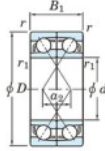

Deep groove ball bearing single row 7911-CDF-FY-JTEKT - 7911-CDF-FY-JTEKT

<https://www.123bearing.eu/bearing-housing/deep-groove-bearing/single-row/7911-cdf-fy-jtekt>

Boundary dimensions

Single ball bearings Face to face (DF)

Bearing No.	Boundary dimensions(mm)					Basic load ratings(kN)		Fatigue load limit(kN) C _u	factor f ₀	Limiting speeds(min-1) Grease lub.
	d	D	B	r1(min)	r1(max)	C _r	C _{0r}			
7911CDF FY	55	80	26	1	-	40	37	1.95	16.3	10000

PRODUCT FEATURES

Brand	JTEKT
N° Ean13	3616060651679
Inside diameter	55 mm
Inside diameter	2.165" inch
Outside diameter	80 mm
Outside diameter	3.15" inch
Thickness	26 mm
Thickness	1.024" inch
Limiting speed	10000 rpm
Dynamic load	40 kN
Static load	37 kN
Packaging	1