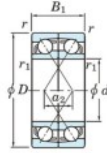

Deep groove ball bearing single row 7011-BDF-FY-JTEKT - 7011-BDF-FY-JTEKT

<https://www.123bearing.eu/bearing-housing/deep-groove-bearing/single-row/7011-bdf-fy-jtekt>

Boundary dimensions

Single ball bearings Face to face (FF)

Bearing No.	Boundary dimensions (mm)					Basic load ratings (kN)		Fatigue load limit (kN)	factor	Limiting speeds (min-1)
	d	D	B	r (min)	r1 (min)	Cr	Cor	Cr	f0	Grease lub.
7011BDF FY	55	90	36	1.1	-	56.7	47.5	2.55	-	5000

PRODUCT FEATURES

Brand	JTEKT
N° Ean13	3616060651693
Inside diameter	55 mm
Outside diameter	90 mm
Thickness	36 mm
Limiting speed	5000 rpm
Dynamic load	56.7 kN
Static load	47.5 kN
Packaging	1

contact@123bearing.eu