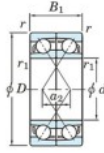

Deep groove ball bearing single row 7011-CDF-FY-JTEKT - 7011-CDF-FY-JTEKT

<https://www.123bearing.eu/bearing-housing/deep-groove-bearing/single-row/7011-cdf-fy-jtekt>

Boundary dimensions

Regular ball bearings Face to face (FF)

Bearing No.	Boundary dimensions (mm)					Basic load ratings (kN)		Fatigue load factor		Limiting speeds (min-1)
	d	D	B	r1 (min)	r2 (min)	Cr	Cor	f0	f0	Grease lub.
7011CDF FY	55	90	36	1.1	-	69.3	57.3	3.35	15.5	9100