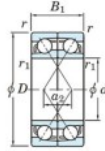

Deep groove ball bearing single row 7211-DF-FY-JTEKT - 7211-DF-FY-JTEKT

<https://www.123bearing.eu/bearing-housing/deep-groove-bearing/single-row/7211-df-fy-jtekt>

Boundary dimensions

40° angle ball bearings Face to face (DF)

Bearing No.	Boundary dimensions(mm)					Basic load ratings(kN)		Fatigue load factor		Limiting speeds(min-1)
	d	D	B	r (mm)	r1 (mm)	Cr	Cor	Cu	f0	Grease lub.
7211DF FY	55	100	42	1.5	-	98.9	74.2	4.6	-	6100