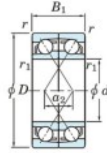

Deep groove ball bearing single row 7311-BDF-FY-JTEKT - 7311-BDF-FY-JTEKT

<https://www.123bearing.eu/bearing-housing/deep-groove-bearing/single-row/7311-bdf-fy-jtekt>

Boundary dimensions

Single row bearings Face to face (FF)

Bearing No.	Boundary dimensions(mm)					Basic load ratings(kN)		Fatigue load limit(kN)	factor	Limiting speeds(min-1)
	d	D	B	r (min)	r1 (min)	Cr	Cor	Co	f0	Grease lub.
7311BDF FY	55	120	58	2	-	151	104	6.8	-	4000

PRODUCT FEATURES

Brand	JTEKT
N° Ean13	3616060651754
Inside diameter	55 mm
Inside diameter	2.165" inch
Outside diameter	120 mm
Outside diameter	4.724" inch
Thickness	58 mm
Thickness	2.283" inch
Limiting speed	4000 rpm
Dynamic load	151 kN
Static load	104 kN
Packaging	1