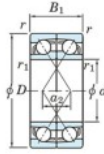

## Deep groove ball bearing single row 7311-CDF-FY-JTEKT - 7311-CDF-FY-JTEKT

<https://www.123bearing.eu/bearing-housing/deep-groove-bearing/single-row/7311-cdf-fy-jtekt>

Boundary dimensions

Angular ball bearings Face to face (DF)

Bearing No.	Boundary dimensions (mm)					Basic load ratings (kN)		Fatigue load factor	Limiting speeds (min <sup>-1</sup> )
	d	D	B	r (min)	r1 (min)	Cr	Cor	f0	Grease lub.
7311DF FY	55	120	58	2	-	164	113	7.9	5400

## PRODUCT FEATURES

Brand	JTEKT
N° Ean13	3616060651778
Inside diameter	55 mm
Outside diameter	120 mm
Thickness	58 mm
Limiting speed	7400 rpm
Dynamic load	176 kN
Static load	121 kN
Packaging	1

[contact@123bearing.eu](mailto:contact@123bearing.eu)