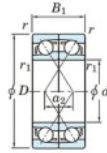

## Deep groove ball bearing single row 7411-BDF-FY-JTEKT - 7411-BDF-FY-JTEKT

<https://www.123bearing.eu/bearing-housing/deep-groove-bearing/single-row/7411-bdf-fy-jtekt>

Boundary dimensions

Single row bearings Face to face (FF)

Bearing No.	Boundary dimensions (mm)					Basic load ratings (kN)		Fatigue load limit (kN)	factor	Limiting speeds (min <sup>-1</sup> )
	d	D	B	r (min)	r1 (min)	Cr	Cor			
7411BDF FY	55	140	66	2.1	-	224	153	11	-	3000

## PRODUCT FEATURES

Brand	JTEKT
N° Ean13	3616060651785
Inside diameter	55 mm
Outside diameter	140 mm
Thickness	66 mm
Limiting speed	3000 rpm
Dynamic load	224 kN
Static load	153 kN
Packaging	1

[contact@123bearing.eu](mailto:contact@123bearing.eu)