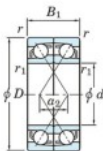

Deep groove ball bearing single row 7912-CDF-FY-JTEKT - 7912-CDF-FY-JTEKT

<https://www.123bearing.eu/bearing-housing/deep-groove-bearing/single-row/7912-cdf-fy-jtekt>

Boundary dimensions

Original ball bearings Face to face (DF)

Bearing No.	Boundary dimensions (mm)					Basic load ratings (kN)		Fatigue load factor		Limiting speeds (min-1)
	d	D	B	r (min)	r1 (min)	Cr	Cor	Du	f0	Grease lub.
7912CDF FY	60	85	26	1	-	47.2	43.6	2.35	16.3	9100

PRODUCT FEATURES

Brand	JTEKT
N° Ean13	3616060651815
Inside diameter	60 mm
Inside diameter	2.362" inch
Outside diameter	85 mm
Outside diameter	3.346" inch
Thickness	26 mm
Thickness	1.024" inch
Limiting speed	9100 rpm
Dynamic load	47.2 kN
Static load	43.6 kN
Packaging	1