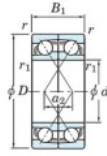

## Deep groove ball bearing single row 7012-BDF-FY-JTEKT - 7012-BDF-FY-JTEKT

<https://www.123bearing.eu/bearing-housing/deep-groove-bearing/single-row/7012-bdf-fy-jtekt>

Boundary dimensions

40 wide ball bearings Face to face (FF)

Bearing No.	Boundary dimensions (mm)					Basic load ratings (kN)		Fatigue load limit (kN)	factor	Limiting speeds (min <sup>-1</sup> )
	d	D	B	r1 (min)	r1 (min)	Cr	Cor	Cu	f0	Grease lub.
7012BDF FY	60	95	36	1.1	-	58.1	50.7	2.7	-	4600

## PRODUCT FEATURES

Brand	JTEKT
N° Ean13	3616060651839
Inside diameter	60 mm
Outside diameter	95 mm
Thickness	36 mm
Limiting speed	4600 rpm
Dynamic load	58.1 kN
Static load	50.7 kN
Packaging	1

[contact@123bearing.eu](mailto:contact@123bearing.eu)