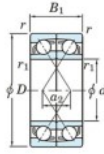

Deep groove ball bearing single row 7012-DF-FY-JTEKT - 7012-DF-FY-JTEKT

<https://www.123bearing.eu/bearing-housing/deep-groove-bearing/single-row/7012-df-fy-jtekt>

Boundary dimensions

Single row bearings Face to face (DF)

Bearing No.	Boundary dimensions(mm)					Basic load ratings(kN)		Fatigue load factor		Limiting speeds(min-1)
	d	D	B	r1(min)	r1(max)	Cr	Cor	Cu	f0	
7012DF FY	60	95	36	1.1	-	64.8	56.1	3.1	-	6200

PRODUCT FEATURES