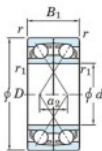

## Deep groove ball bearing single row 7012-CDF-FY-JTEKT - 7012-CDF-FY-JTEKT

<https://www.123bearing.eu/bearing-housing/deep-groove-bearing/single-row/7012-cdf-fy-jtekt>

Boundary dimensions

Angular ball bearings Face to face (FF)

Bearing No.	Boundary dimensions(mm)					Basic load ratings(kN)				Fatigue load factor		Limiting speeds(min-1)
	d	D	B	r1(min)	r1(max)	Cr	Cor	Cu	F0	Grease Lub.		
7012CDF FY	60	95	36	1.1	-	71.2	61.3	3.5	15.7	8500		

## PRODUCT FEATURES

Brand	JTEKT
N° Ean13	3616060651853
Inside diameter	60 mm
Outside diameter	95 mm
Thickness	36 mm
Limiting speed	8500 rpm
Dynamic load	71.2 kN
Static load	61.3 kN
Packaging	1

[contact@123bearing.eu](mailto:contact@123bearing.eu)