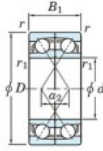

Deep groove ball bearing single row 7212-CDF-FY-JTEKT - 7212-CDF-FY-JTEKT

<https://www.123bearing.eu/bearing-housing/deep-groove-bearing/single-row/7212-cdf-fy-jtekt>

Boundary dimensions

(Angular ball bearings Face to face (DF))

Bearing No.	Boundary dimensions(mm)					Basic load ratings(kN)		Fatigue load factor		Limiting speeds(min-1)
	d	D	B	r (mm)	r1 (mm)	Cr	C0r	Cu	f0	Grease Lub.
7212CDF FY	60	110	44	1.5	-	130	99	6.45	14.5	7500